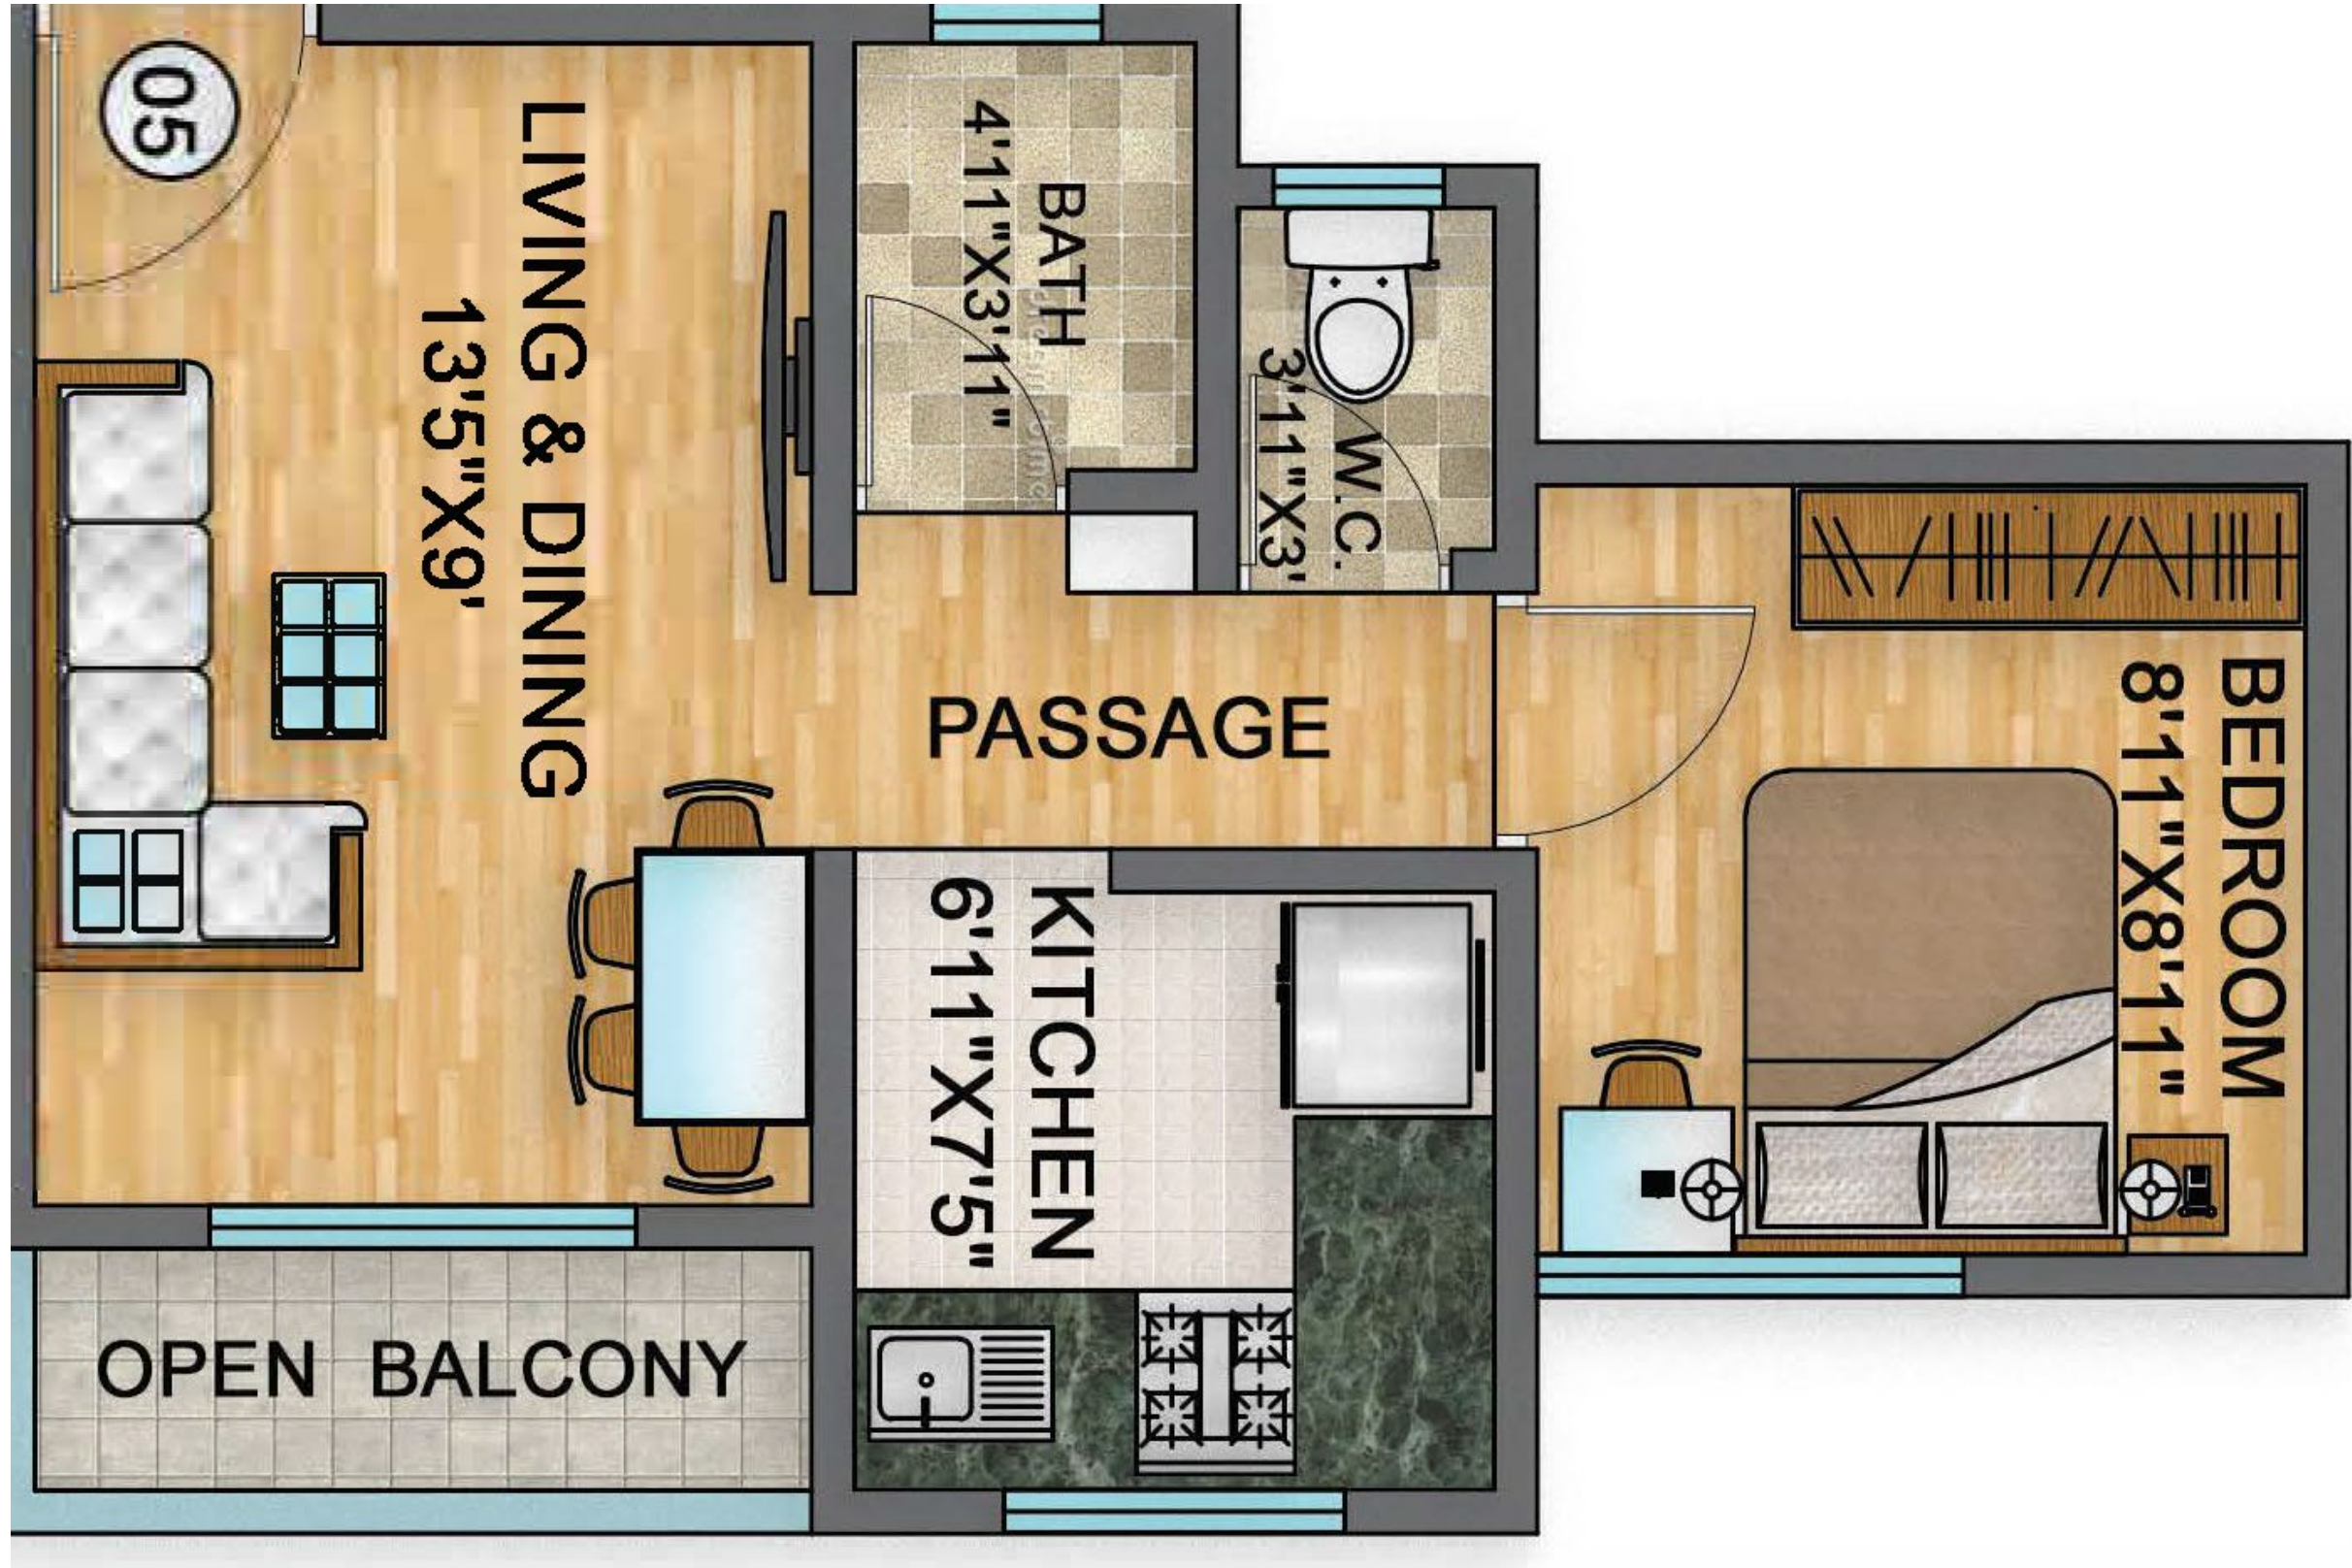

Carpet/Usable Area – 332 sq.ft.

Flat N0 - 104, 204, 304, 404 & 504.

Carpet/Usable Area – 361 sq.ft.

Flat N0 - 105, 205, 305, 405 & 505.

Carpet/Usable Area – 339 sq.ft.

A
RIGHT CHOICE
FOR YOUR
BIG DREAMS

PROJECT BY :