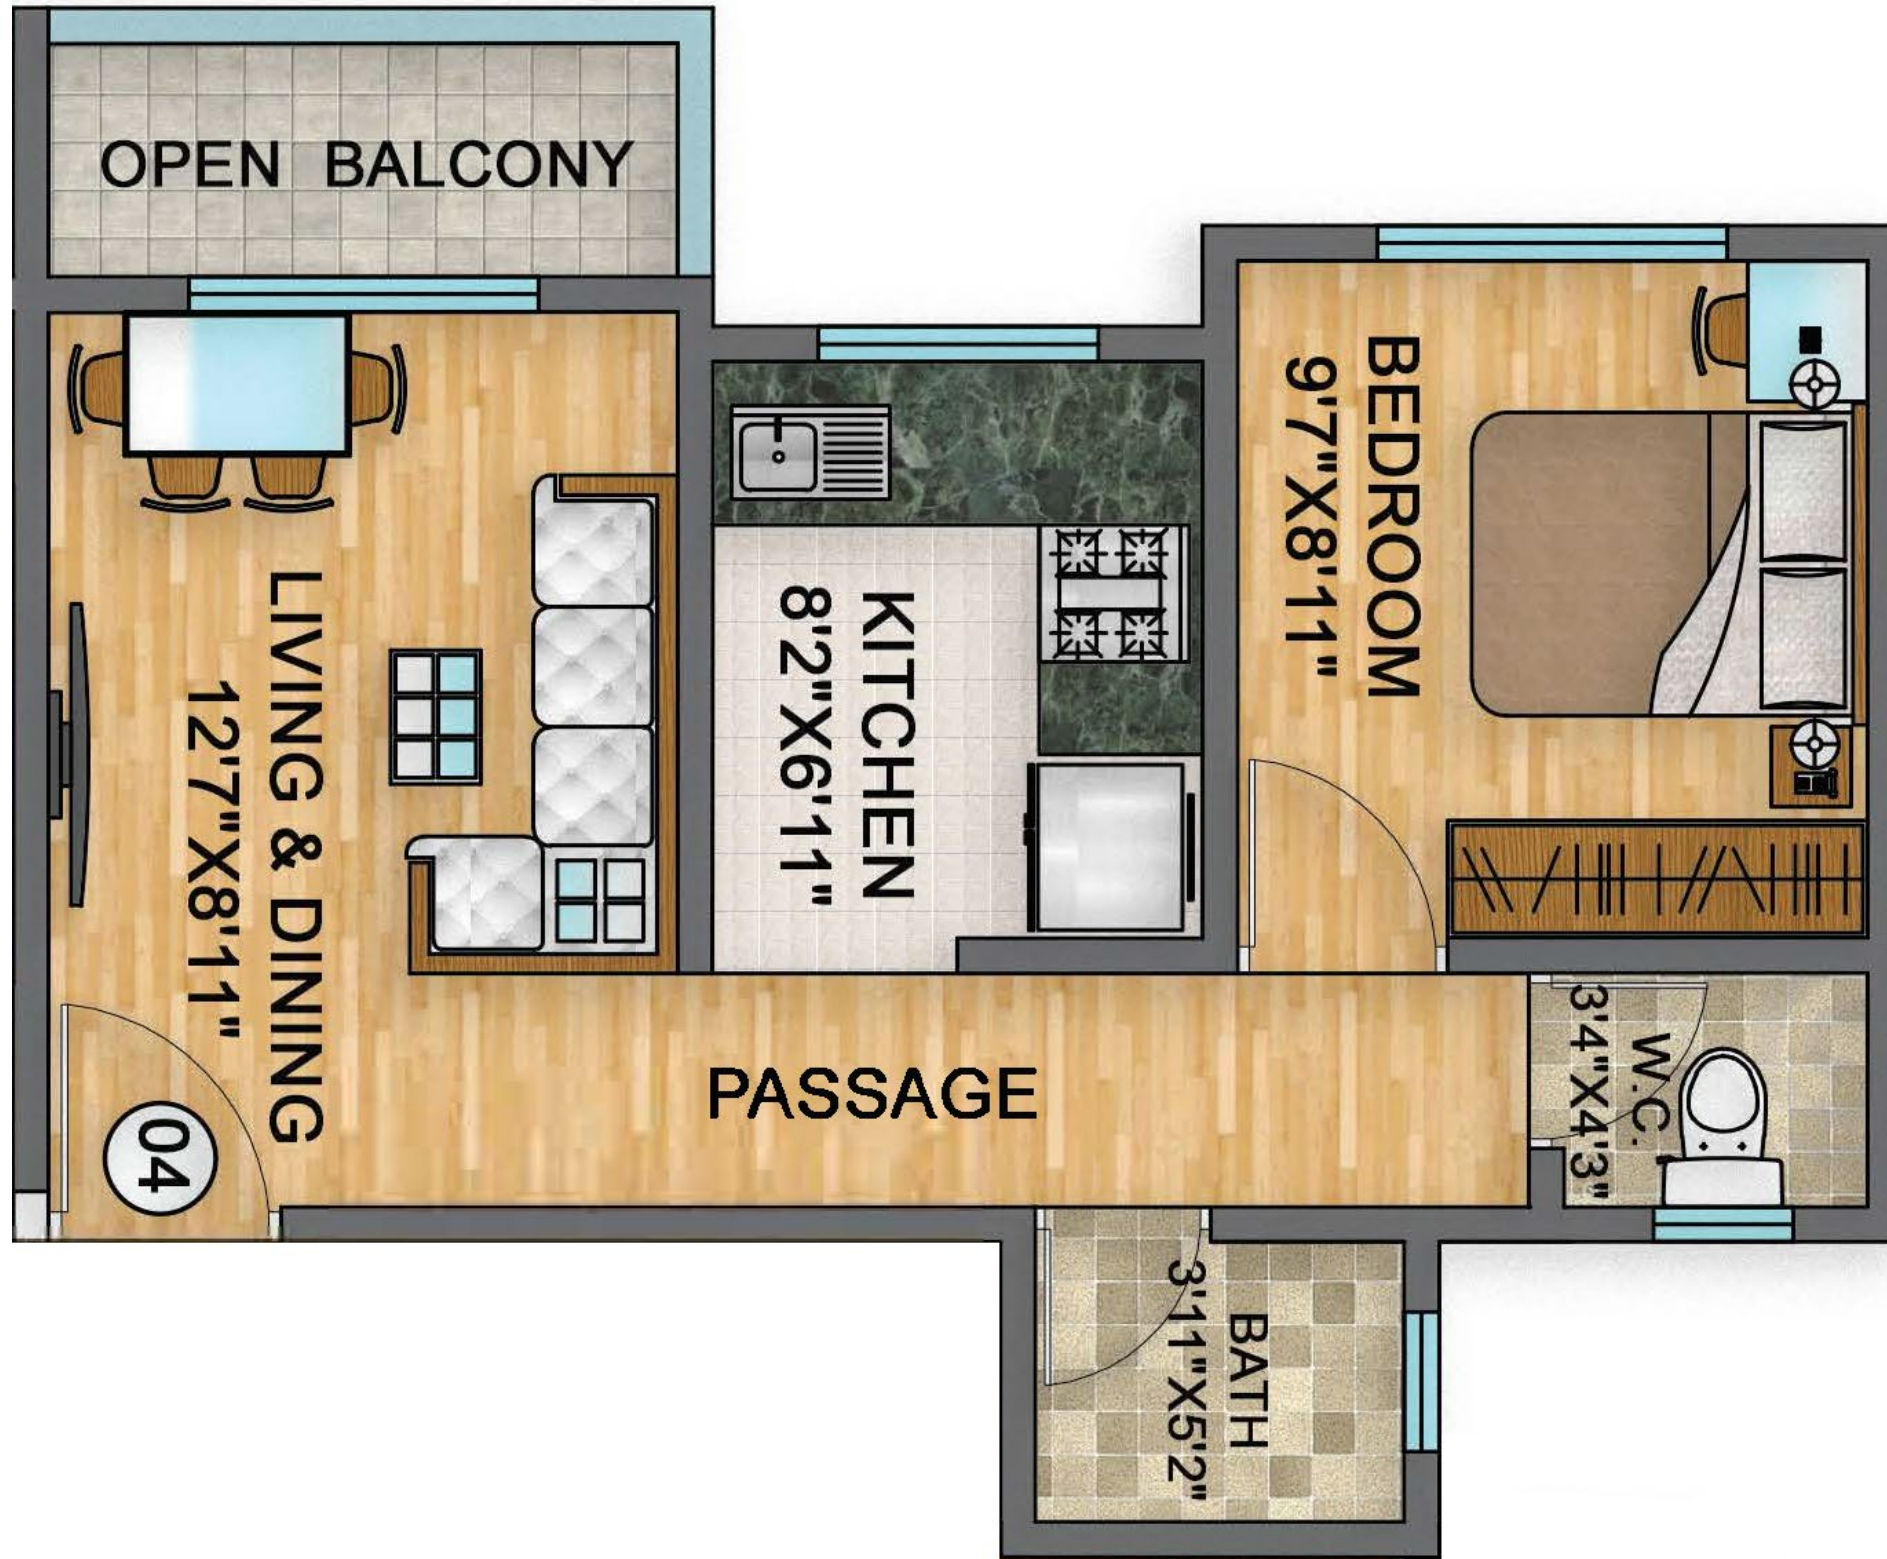

 **8261991511 / 9960389350**

1ST To 4TH Floor Plan

5th Floor Plan

Flat N0 - 101, 201, 301, 401 & 501.

Carpet/Usable Area – 408sq.ft.

Flat N0 - 102, 202, 302 & 402.

Carpet/Usable Area – 588 sq.ft.

Flat N0 - 103, 203, 303, 403 & 503.

Carpet/Usable Area – 332 sq.ft.

Flat N0 - 104, 204, 304, 404 & 504.

Carpet/Usable Area – 361 sq.ft.

Flat N0 - 105, 205, 305, 405 & 505.

Carpet/Usable Area – 339 sq.ft.

A
RIGHT CHOICE
FOR YOUR
BIG DREAMS

PROJECT BY :