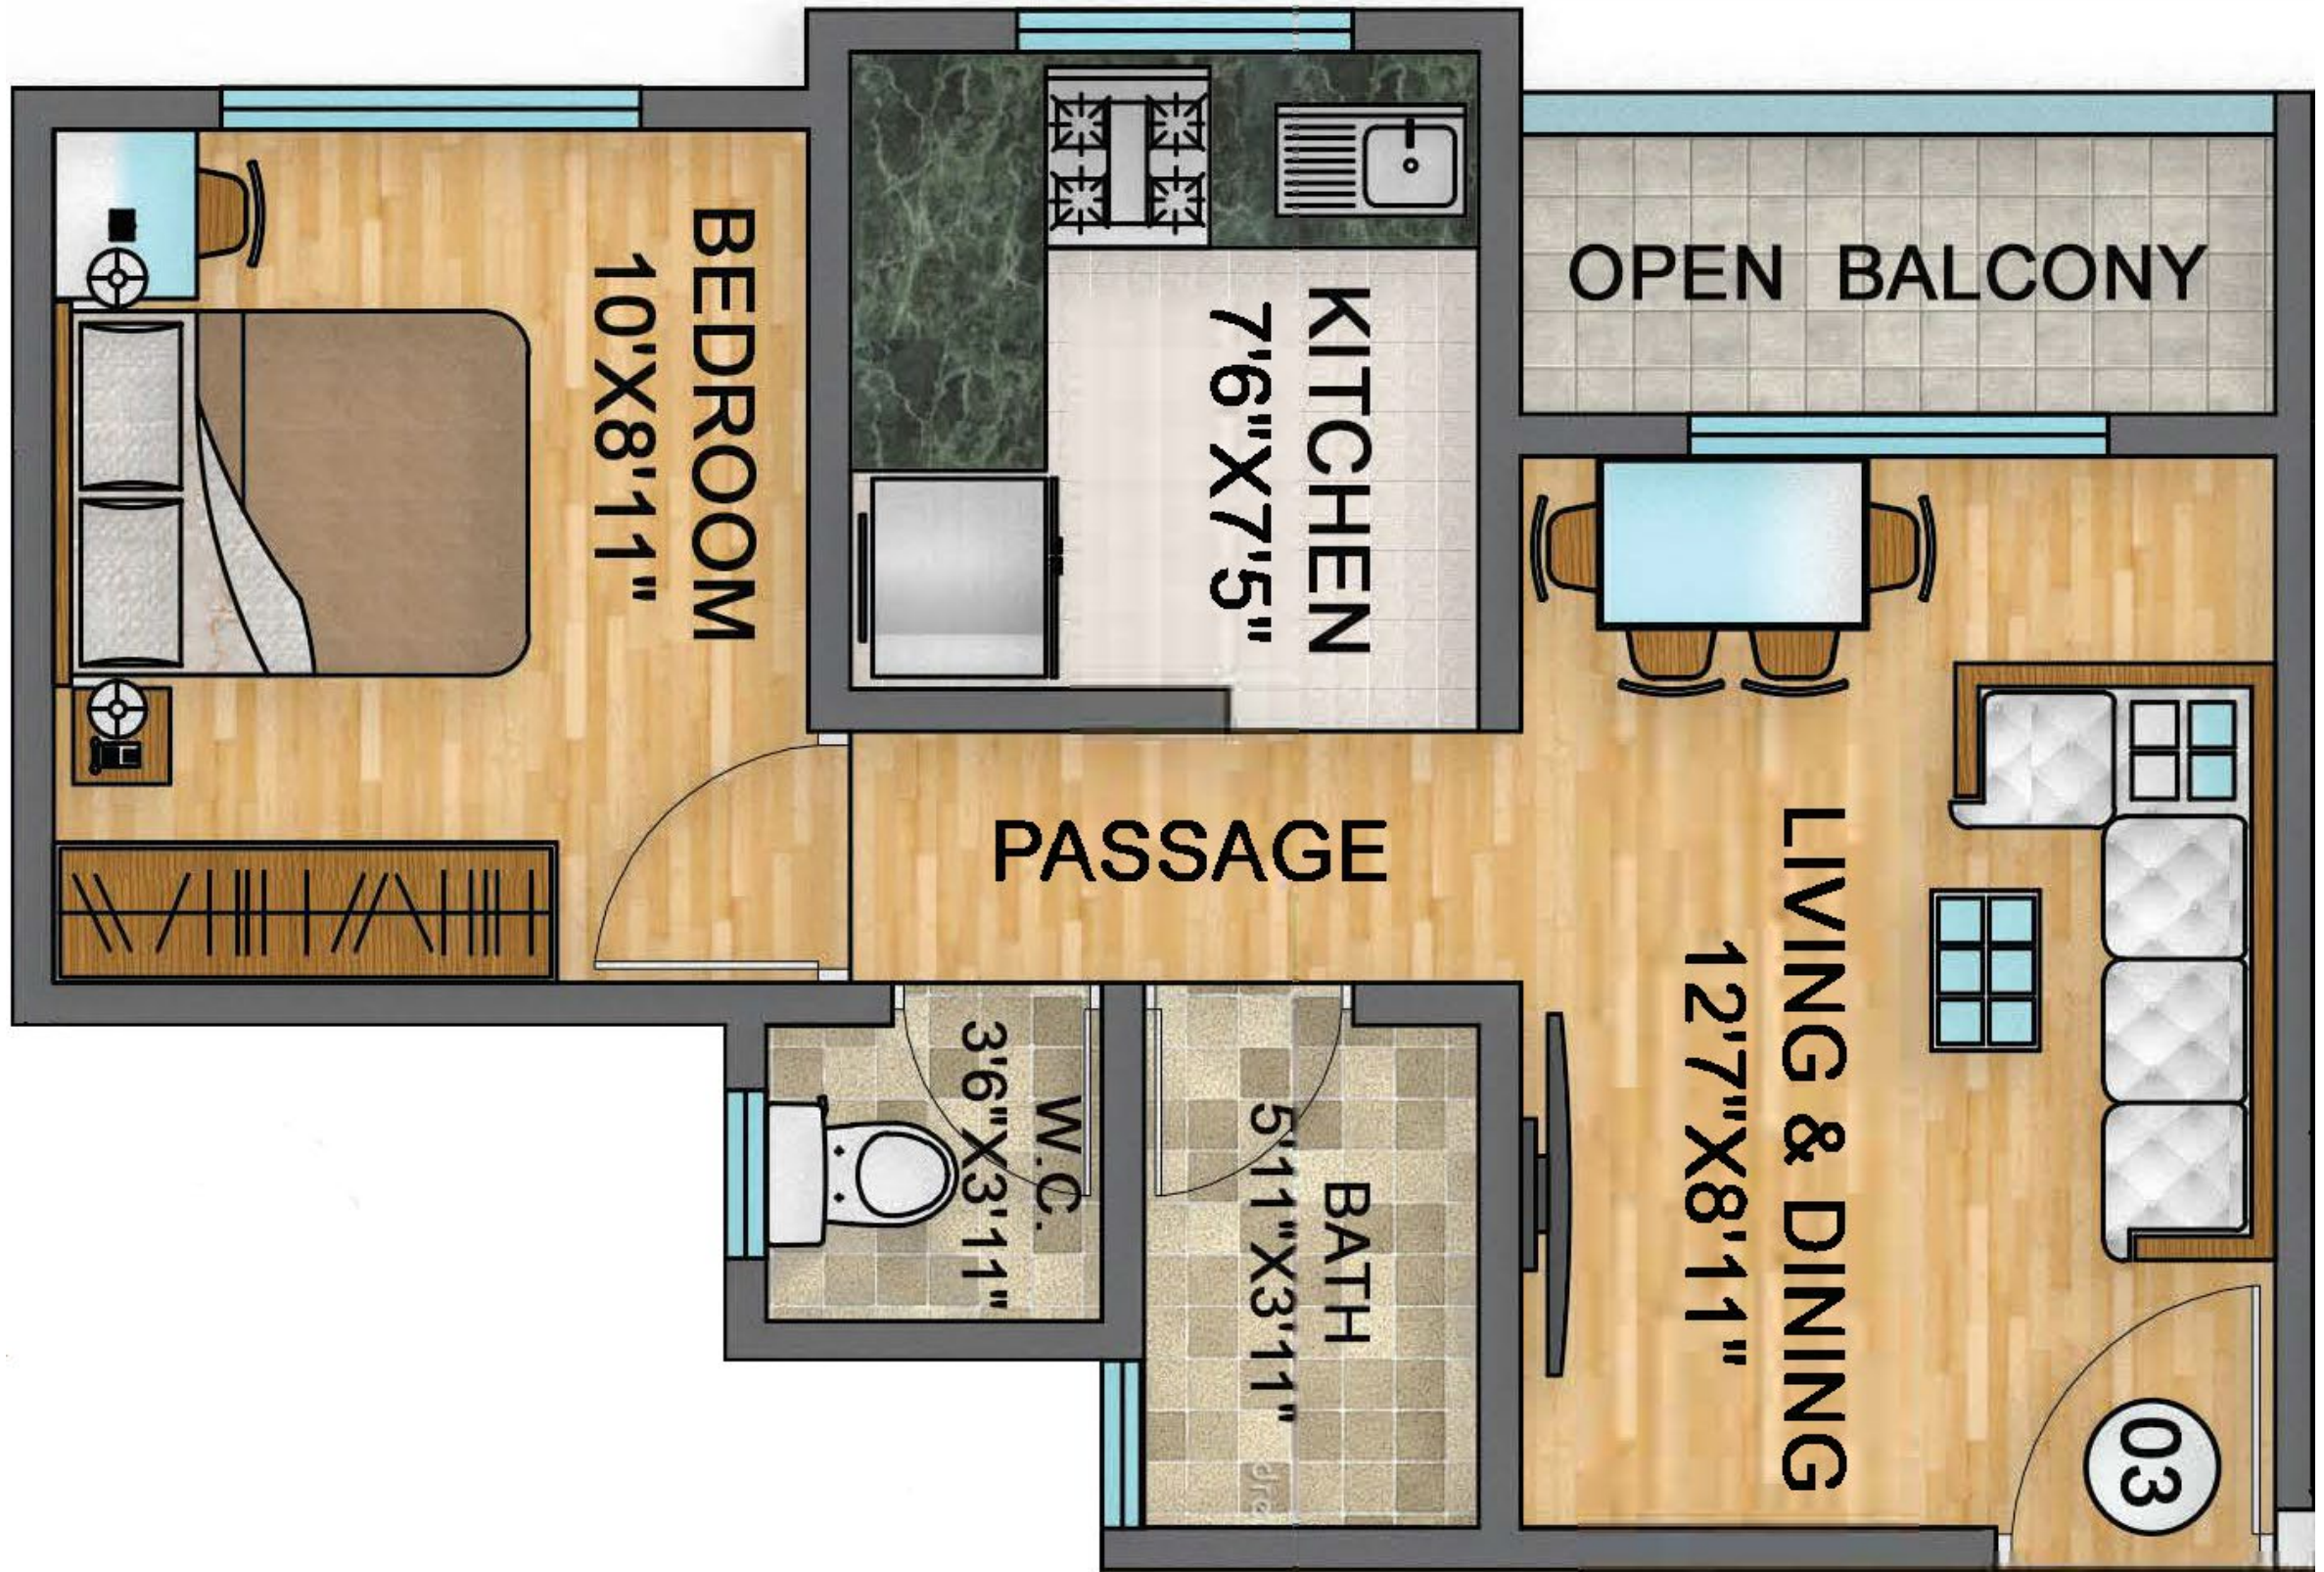

 **8261991511 / 9960389350**

1ST To 4TH Floor Plan

5th Floor Plan

Flat N0 - 101, 201, 301, 401 & 501.

Carpet/Usable Area – 408sq.ft.

Flat N0 - 102, 202, 302 & 402.

Carpet/Usable Area – 588 sq.ft.

Flat N0 - 103, 203, 303, 403 & 503.

Carpet/Usable Area – 332 sq.ft.

Flat N0 - 104, 204, 304, 404 & 504.

Carpet/Usable Area – 361 sq.ft.

Flat N0 - 105, 205, 305, 405 & 505.

Carpet/Usable Area – 339 sq.ft.

A
RIGHT CHOICE
FOR YOUR
BIG DREAMS

PROJECT BY :