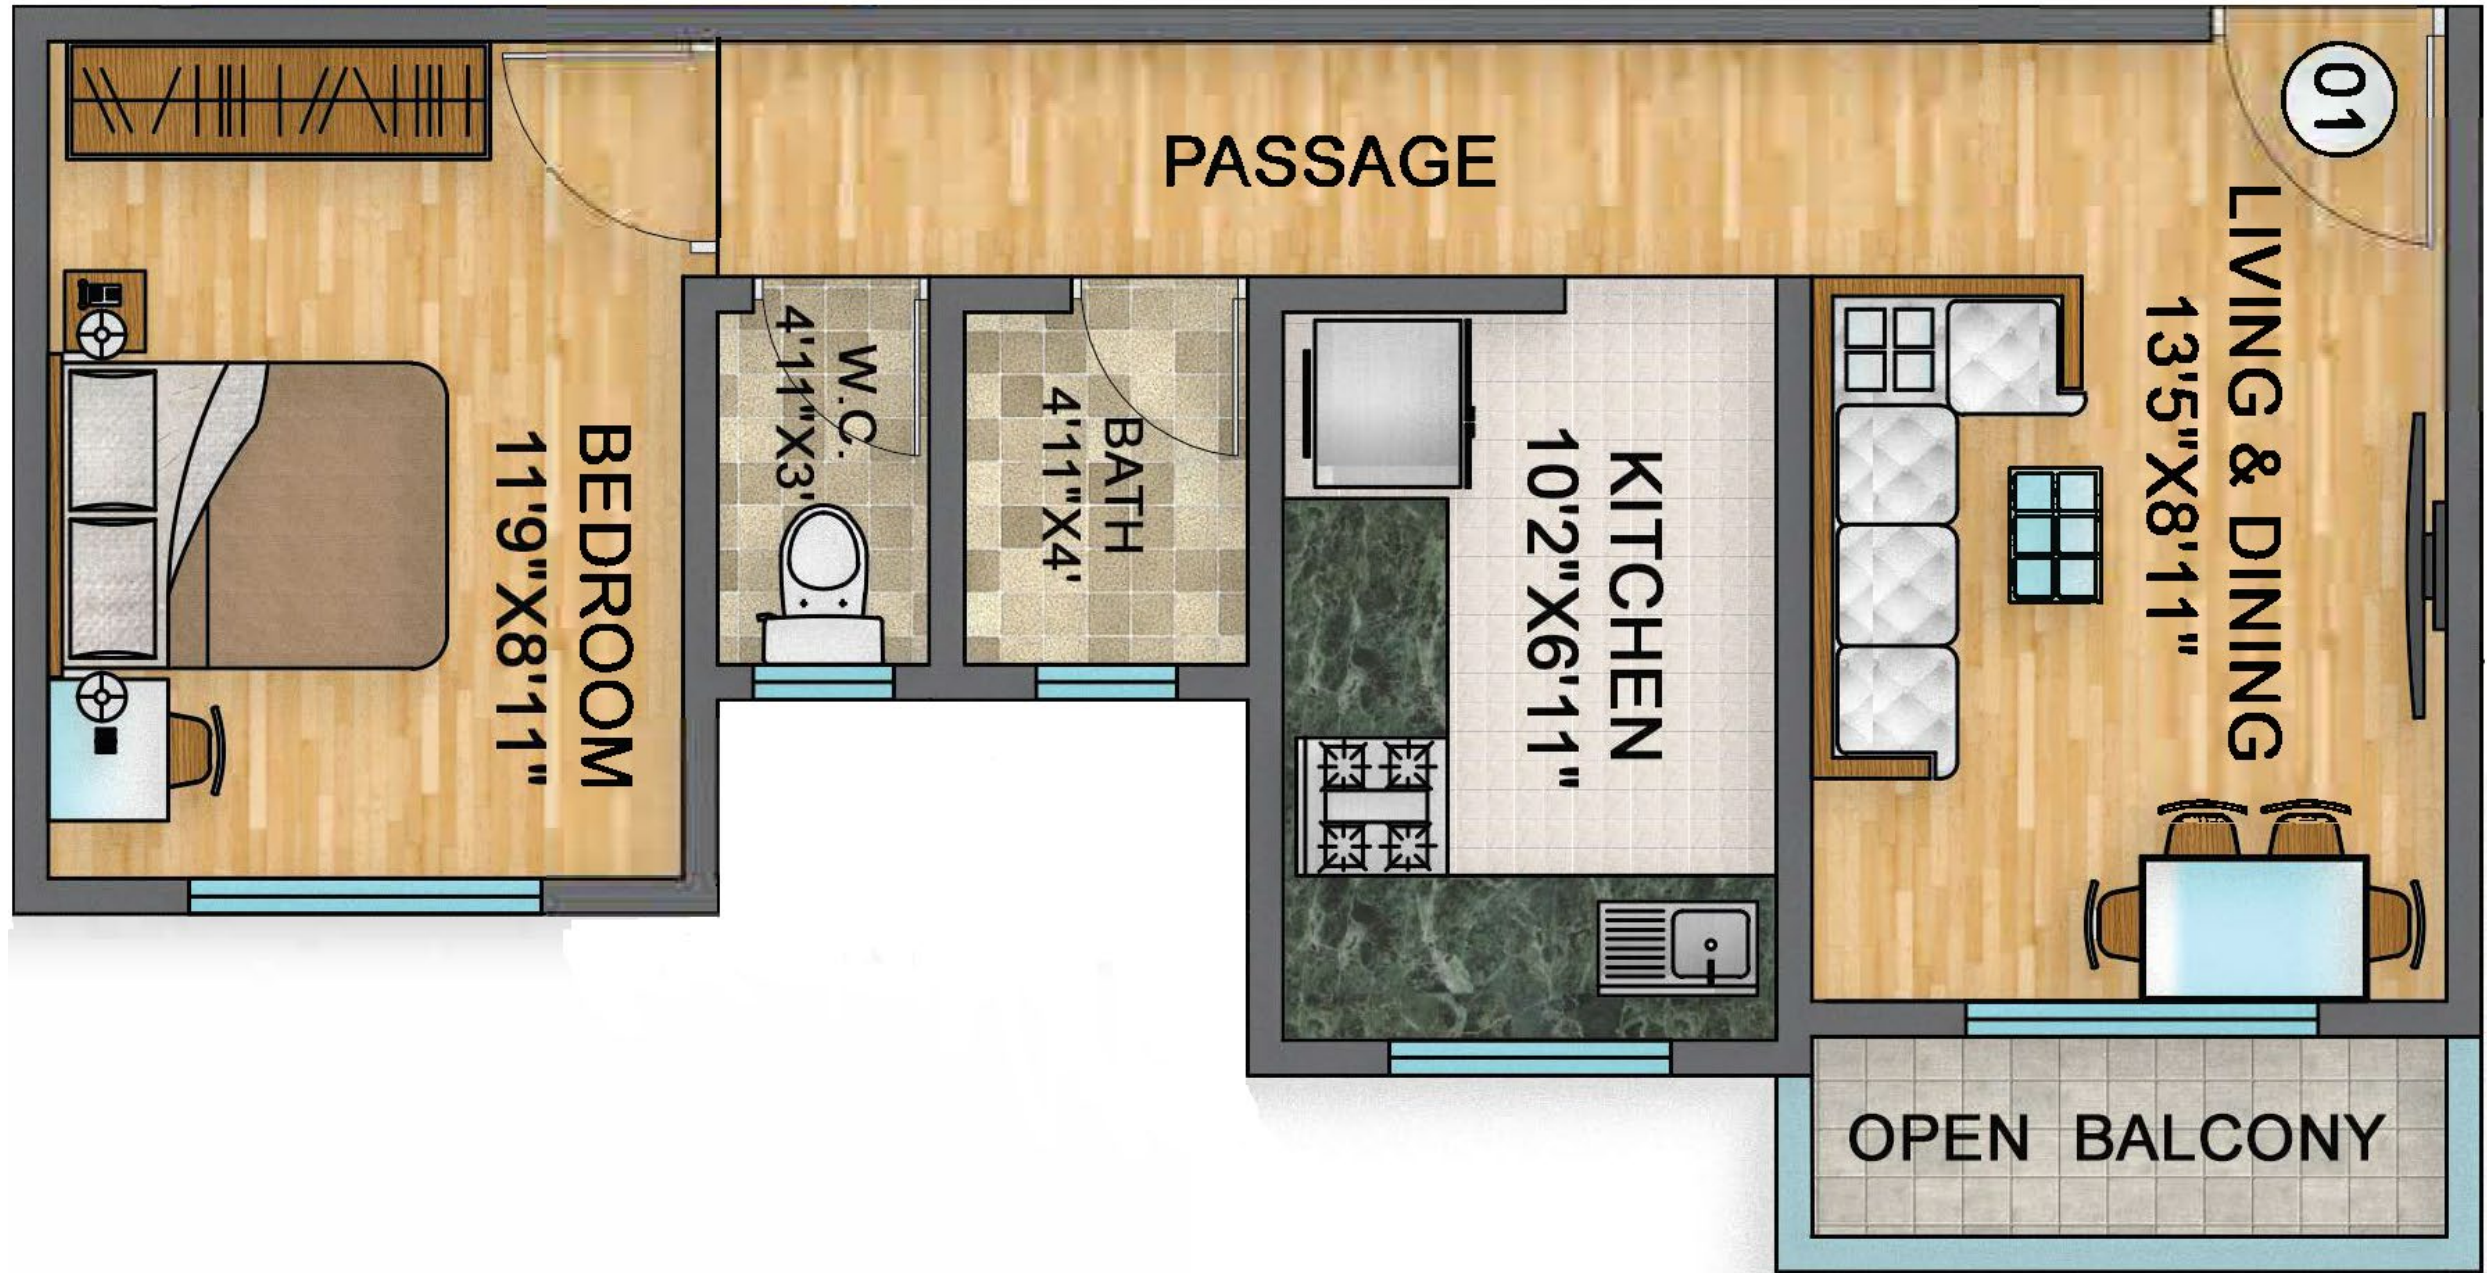

 **8261991511 / 9960389350**

1ST To 4TH Floor Plan

5th Floor Plan

Flat N0 - 101, 201, 301, 401 & 501.

Carpet/Usable Area – 408sq.ft.

Flat N0 - 102, 202, 302 & 402.

Carpet/Usable Area – 588 sq.ft.

Flat N0 - 103, 203, 303, 403 & 503.

Carpet/Usable Area – 332 sq.ft.

Flat N0 - 104, 204, 304, 404 & 504.

Carpet/Usable Area – 361 sq.ft.

Flat N0 - 105, 205, 305, 405 & 505.

Carpet/Usable Area – 339 sq.ft.

A
RIGHT CHOICE
FOR YOUR
BIG DREAMS

PROJECT BY :